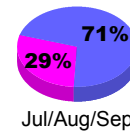

Membership Results
2012-2013

Membership
2011-2012

Month	Net Memb Goal	Actual New Memb	Actual Dropped Memb	Gain/Loss of Memb	Gain/Loss of Memb
Jul/Aug/Sep	0	13	-109	-96	1
Oct/Nov/Dec	0	10	-65	-55	-1
Jan/Feb/Mar	0	0	0	0	2
Totals	0	23	-174	-151	2

Membership Results 2012-2013

Goal, New, Dropped, Gain/Loss

Comparison of Membership Gain/Loss

Current Year Compared to the Previous Year

Gender Comparison 2012-2013

Jan/Feb/Mar

Male

Female