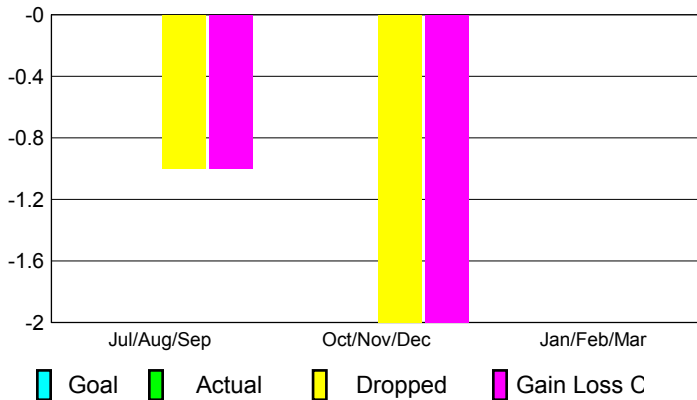

2012-2013 GMT Reports for District (or Undistricted) **District 51 C**

GMT: Dr CARLOS E JUSTINIANO

Location: PUERTO RICO

GMT CA: 3

CLUBS

Club Results
2012-2013

Clubs
2011-2012

Month	New Club Goal	Actual New Clubs	Actual Dropped Clubs	Gain/Loss of Clubs	Gain/Loss of Clubs
Jul/Aug/Sep	0	0	-1	-1	0
Oct/Nov/Dec	0	0	-2	-2	0
Jan/Feb/Mar	0	0	0	0	0
Totals	0	0	-3	-3	0

Club Results 2012-2013

Goal, New, Dropped, Gain/Loss

Comparison of Club Gain/Loss

Current Year Compared to the Previous Year

YTD Status Quo Clubs 2012-2013

Status Quo Clubs Compared to Status Quo Members

MEMBERSHIP