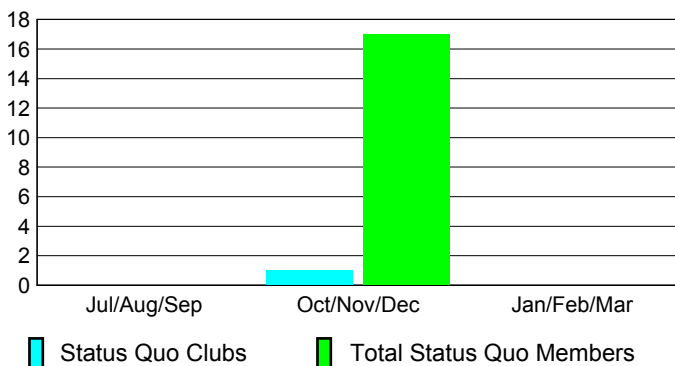

Club Results 2012-2013

Goal, New, Dropped, Gain/Loss

Comparison of Club Gain/Loss

Current Year Compared to the Previous Year

YTD Status Quo Clubs 2012-2013

Status Quo Clubs Compared to Status Quo Members

MEMBERSHIP

Membership Results
2012-2013

Membership
2011-2012

Month	Net Memb Goal	Actual New Memb	Actual Dropped Memb	Gain/Loss of Memb	Gain/Loss of Memb
Jul/Aug/Sep	0	13	-109	-96	1
Oct/Nov/Dec	0	10	-65	-55	-1
Jan/Feb/Mar	0	0	0	0	2
Totals	0	23	-174	-151	2