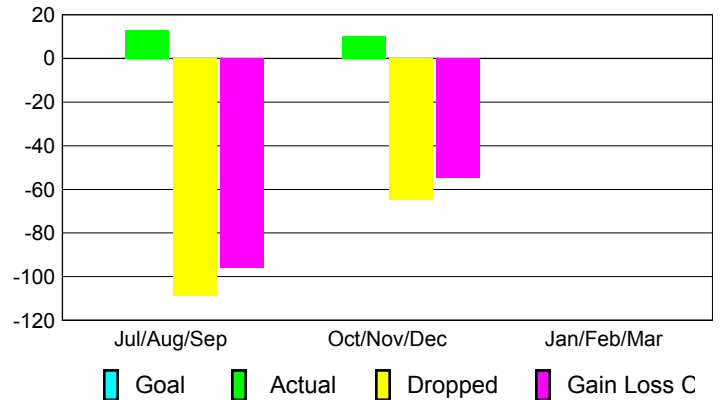

Membership Results 2012-2013

Goal, New, Dropped, Gain/Loss

Comparison of Membership Gain/Loss

Current Year Compared to the Previous Year