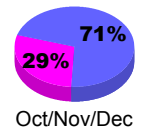

Membership Results
2012-2013

Membership
2011-2012

Month	Net Memb Goal	Actual New Memb	Actual Dropped Memb	Gain/Loss of Memb	Gain/Loss of Memb
Jul/Aug/Sep	0	13	-109	-96	1
Oct/Nov/Dec	0	10	-65	-55	-1
Jan/Feb/Mar	0	0	0	0	2
Totals	0	23	-174	-151	2

Membership Results 2012-2013

Goal, New, Dropped, Gain/Loss

Comparison of Membership Gain/Loss

Current Year Compared to the Previous Year

Gender Comparison 2012-2013

Jan/Feb/Mar

Male

Female